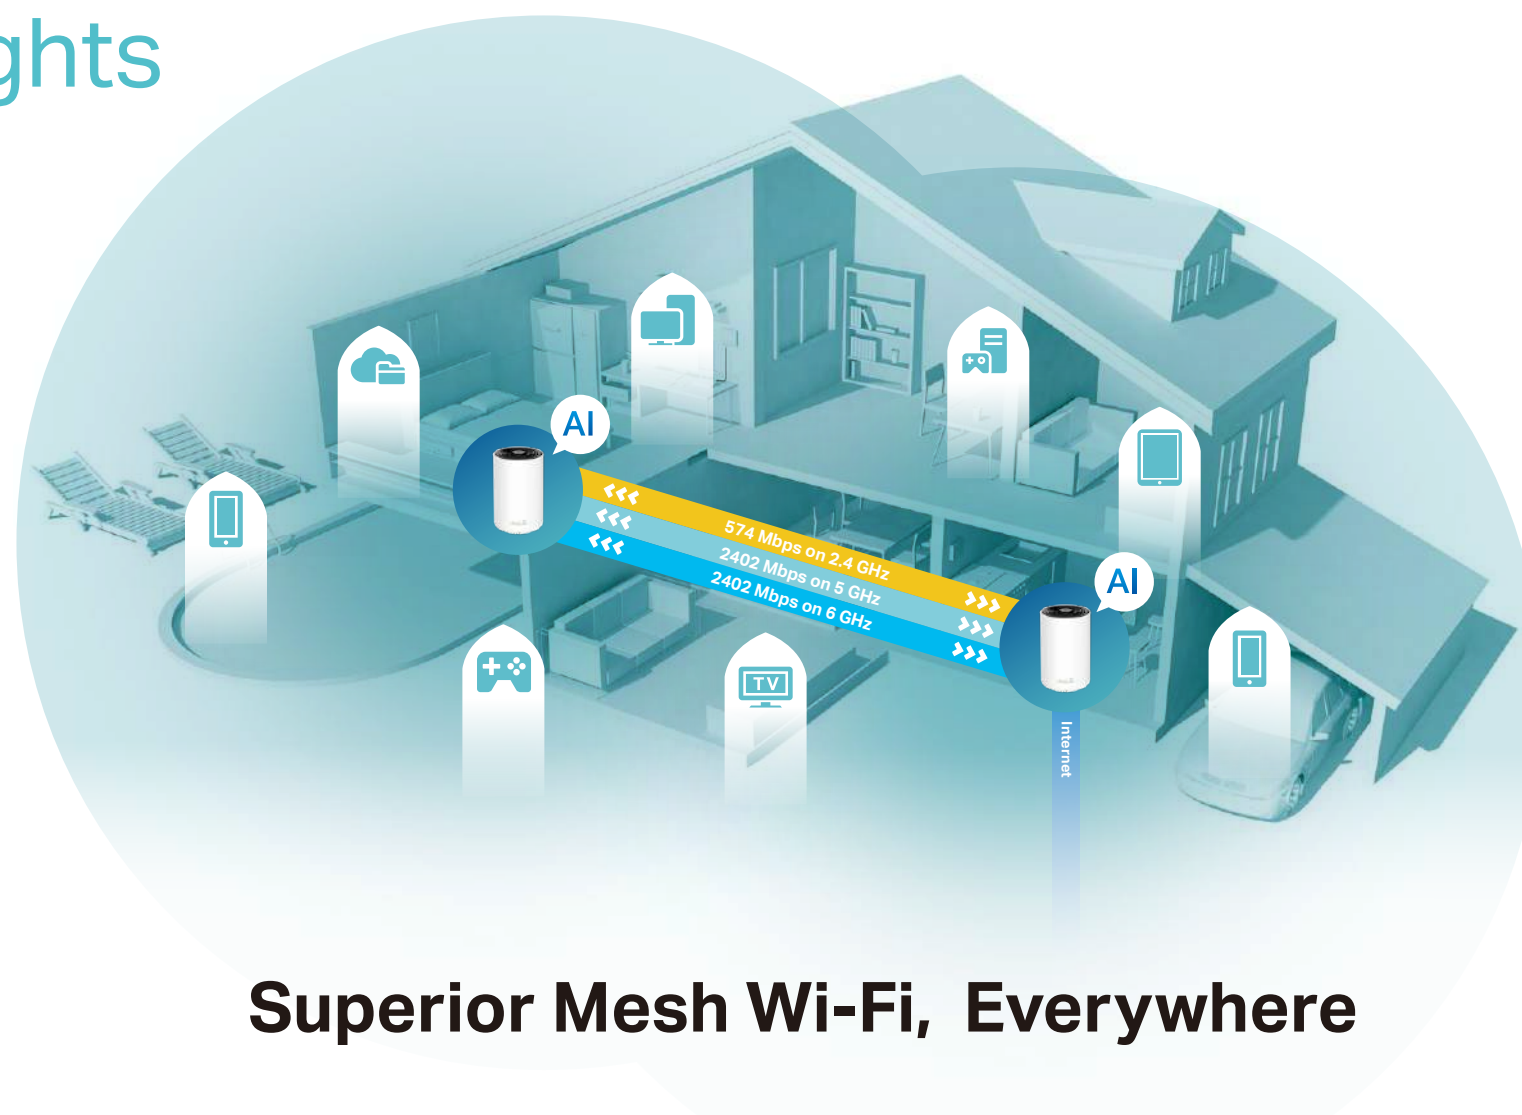

Highlights

Superior Mesh Wi-Fi, Everywhere

Wi-Fi 6E Huge Leap Forward for Wi-Fi

Robust High-Speed Connections

Experience ultra-fast Wi-Fi with more connected devices thanks to the brand-new 6 GHz band. The added 160 MHz channels prevent competition over bandwidth and drops in speed.

Clean and Congestion-Free

Create an open and clear Wi-Fi network thanks to the brand-new 6 GHz band eliminating interference from legacy devices. As a dedicated backhaul, the 6GHz band also benefits the overall Wi-Fi performance of all non-6E devices.

Deco XE75 = Tri-Band Wi-Fi 6E + TP-Link Mesh Technology + HomeShield

Wi-Fi Dead Zone Killer

Eliminate weak signal areas with clearer, stronger whole home Wi-Fi generated by Wi-Fi 6. No more searching around for a stable connection.[^]

AI-Driven Mesh, Wi-Fi Tailored to Your Home

AI-Roaming creates the ideal Mesh Wi-Fi solution with its advanced algorithms and self-learning. Your devices will seamlessly switch to another network source when necessary for the most optimal connections.

Seamless Roaming with One Wi-Fi Name

Deco units work together to form a unified network with a single network name. Walk through your home and stay connected with the fastest possible speeds.[‡]

TP-Link HomeShield

TP-Link's premium security services keep your home network safe with cutting-edge features for network and IoT protection.*

Network Protection

Detect cyber threats to keep your privacy and connected devices well protected.

Parental Controls

Manage online time and block inappropriate content to maintain healthy online habits.

Quality of Service (QoS)

Prioritize your bandwidth needs to get a faster networking experience.

Comprehensive Reports

Gain full statistics and insights to help you understand your home network better.