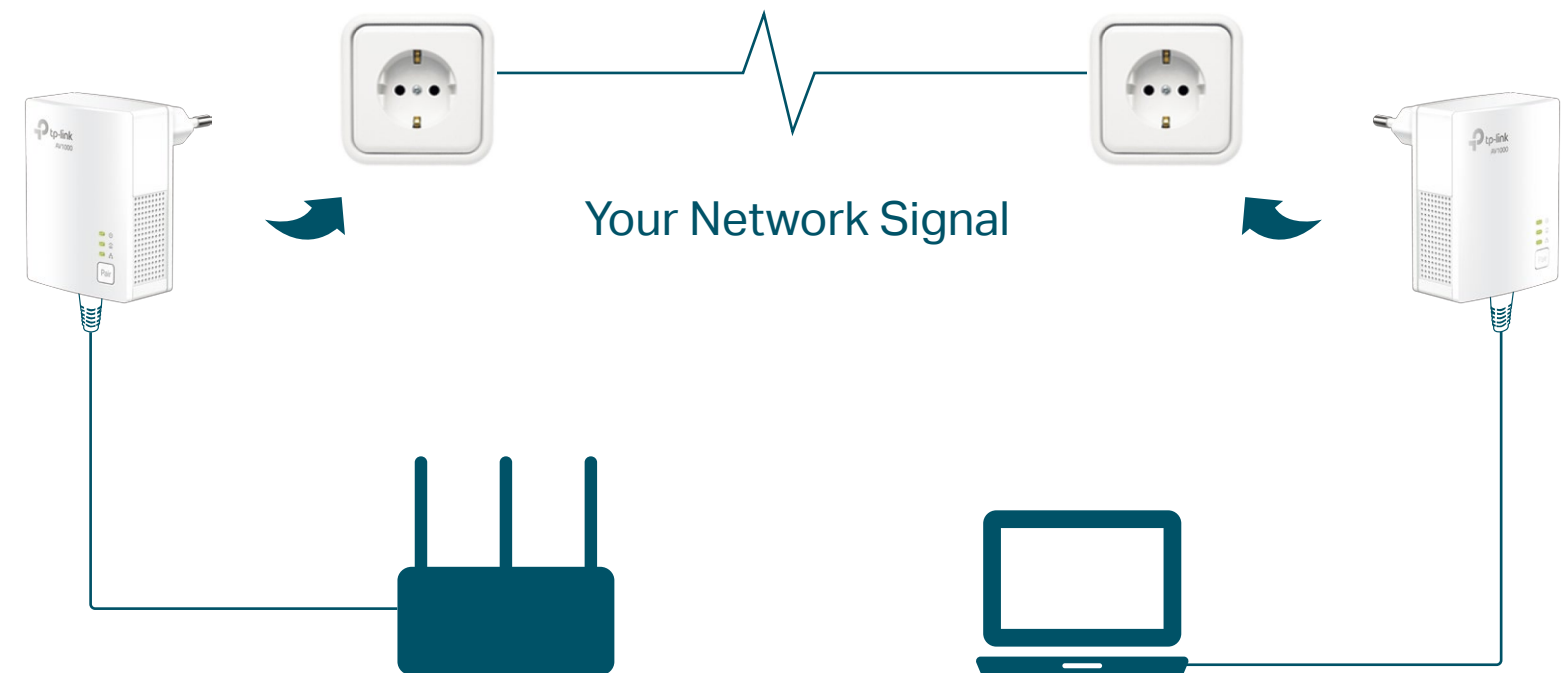

## Get Reliable Gigabit Network from Any Outlet

The AV1000 Gigabit Powerline Starter Kit brings internet to any area with a power outlet using your home's electrical wiring.

- No need for new wires or drilling
- Network passes through walls and floors

## Plug and Play

Powerline adapters and extenders must be deployed in a set of two or more, and be connected to the same electrical circuit.

## HomePlug AV2 Standard Compliant

The HomePlug AV2 standard creates high-speed data transfer rates of up to 1000Mbps<sup>†</sup> to support all your online activities.