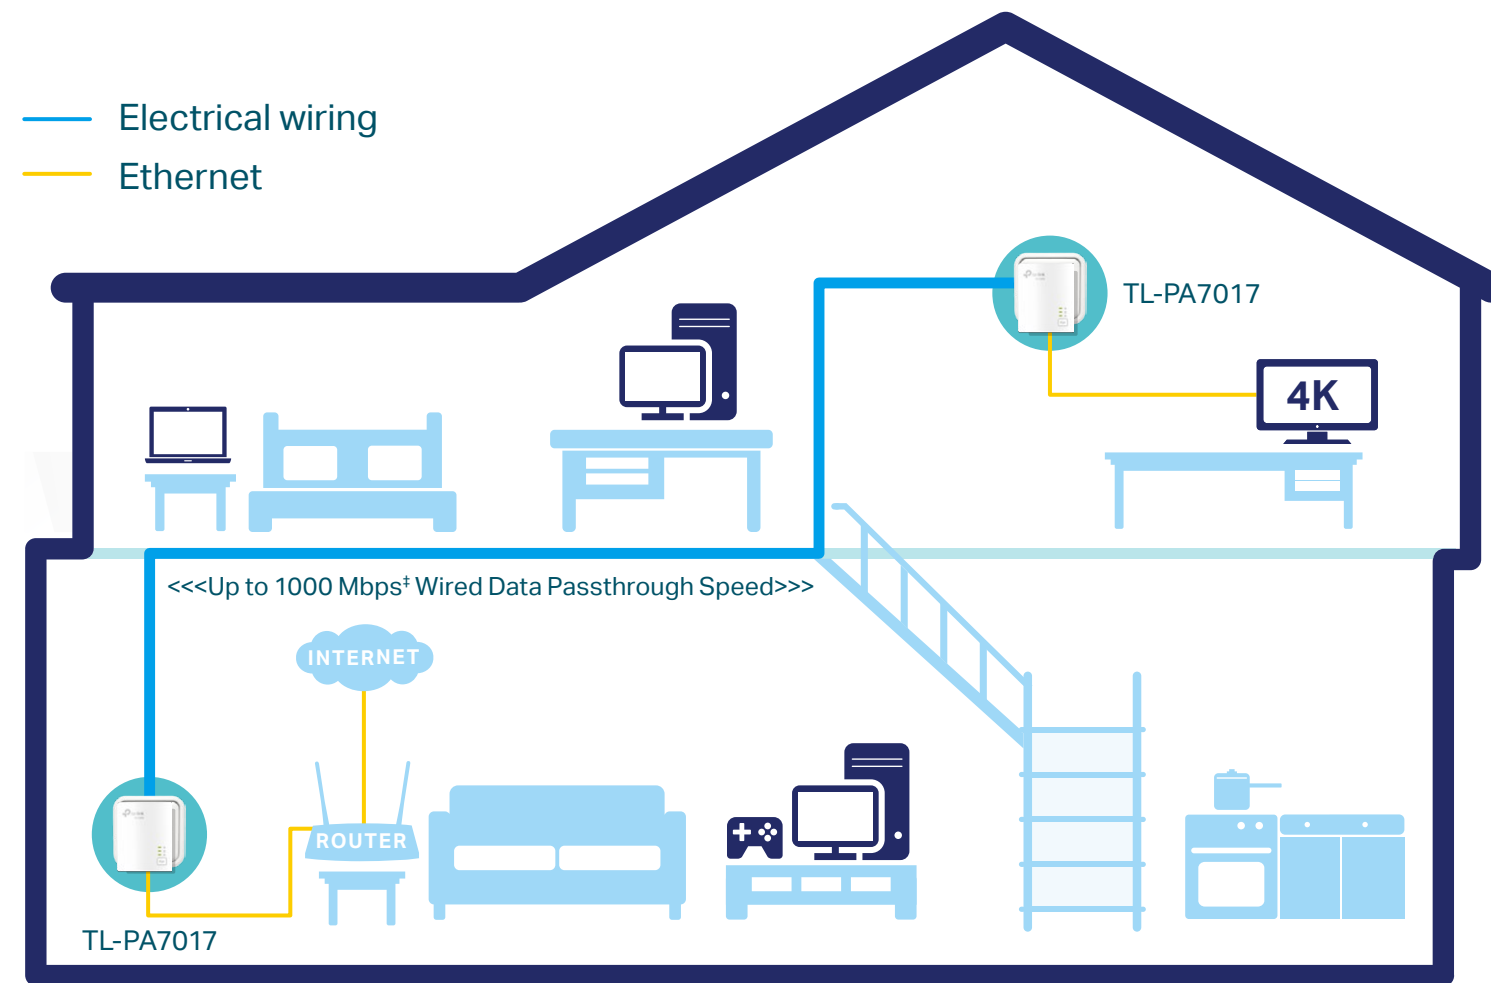

# AV1000 Gigabit Powerline Starter Kit

Extend Reliable Gigabit Network Using Existing Electrical Wiring

TL-PA7017 KIT

HomePlug AV2  
1000Mbps

Compact Design

Power Saving

Plug and Play

Gigabit Ethernet

## Get Reliable Gigabit Network from Any Outlet

The AV1000 Gigabit Powerline Starter Kit brings internet to any area with a power outlet using your home's electrical wiring.

- No need for new wires or drilling
- Network passes through walls and floors

## HomePlug AV2 Standard Compliant

The HomePlug AV2 standard creates high-speed data transfer rates of up to 1000Mbps<sup>†</sup> to support all your online activities.